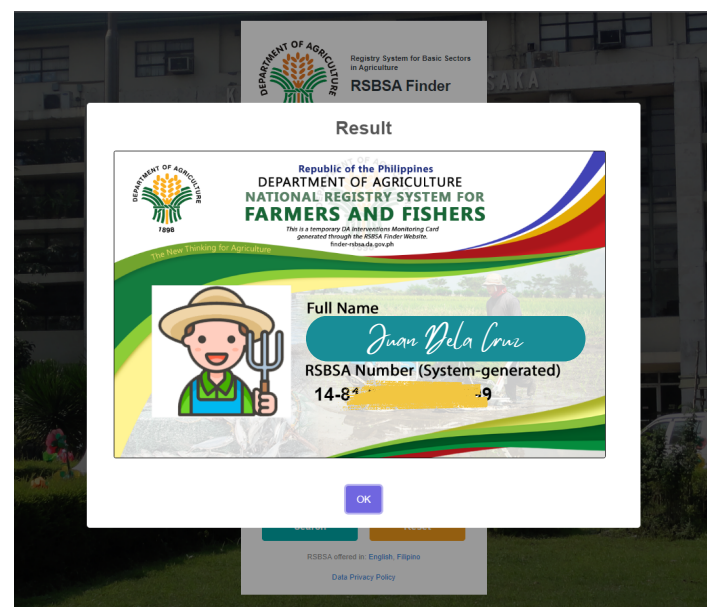

REGISTRY SYSTEM FOR BASIC SECTORS IN AGRICULTURE RSBSA

RSBSA FINDER

Find out if you are registered under RSBSA.

1.

Scan the QR code OR visit <https://finder-rsbsa.da.gov.ph>

Click the box beside "I'm not a robot" (reCAPTCHA)

3.

2.

Fill in the relevant information in the spaces provided for. Make sure to provide the correct and complete information

Click the Search box.

4.

Your Name and official RSBSA Number (system-generated) will be shown in the DA Interventions Monitoring Card.

5.

Remember your **RSBSA Number** as it serves as your Identification Number when claiming, receiving and participating in the programs of the Department of Agriculture.