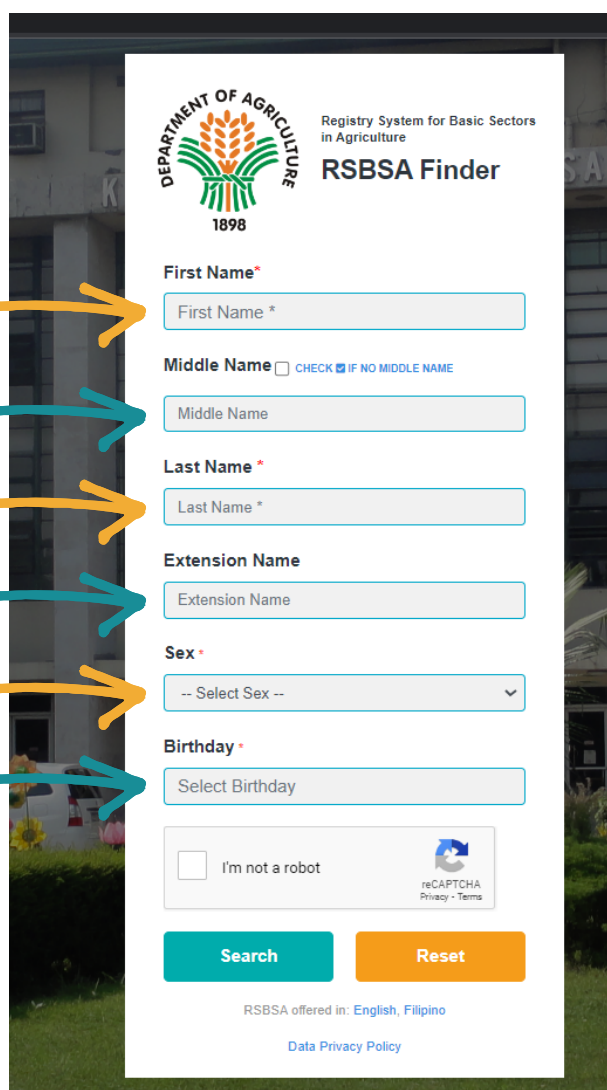

REGISTRY SYSTEM FOR BASIC SECTORS IN AGRICULTURE RSBSA

RSBSA FINDER

Find out if you are registered under RSBSA.

1.

Scan the QR code OR visit <https://finder-rsbsa.da.gov.ph>

Click the box beside "I'm not a robot" (reCAPTCHA)

3.

2.

Fill in the relevant information in the spaces provided for. Make sure to provide the correct and complete information

Click the Search box.

4.

Your Name and official RSBSA Number (system-generated) will be shown in the DA Interventions Monitoring Card.